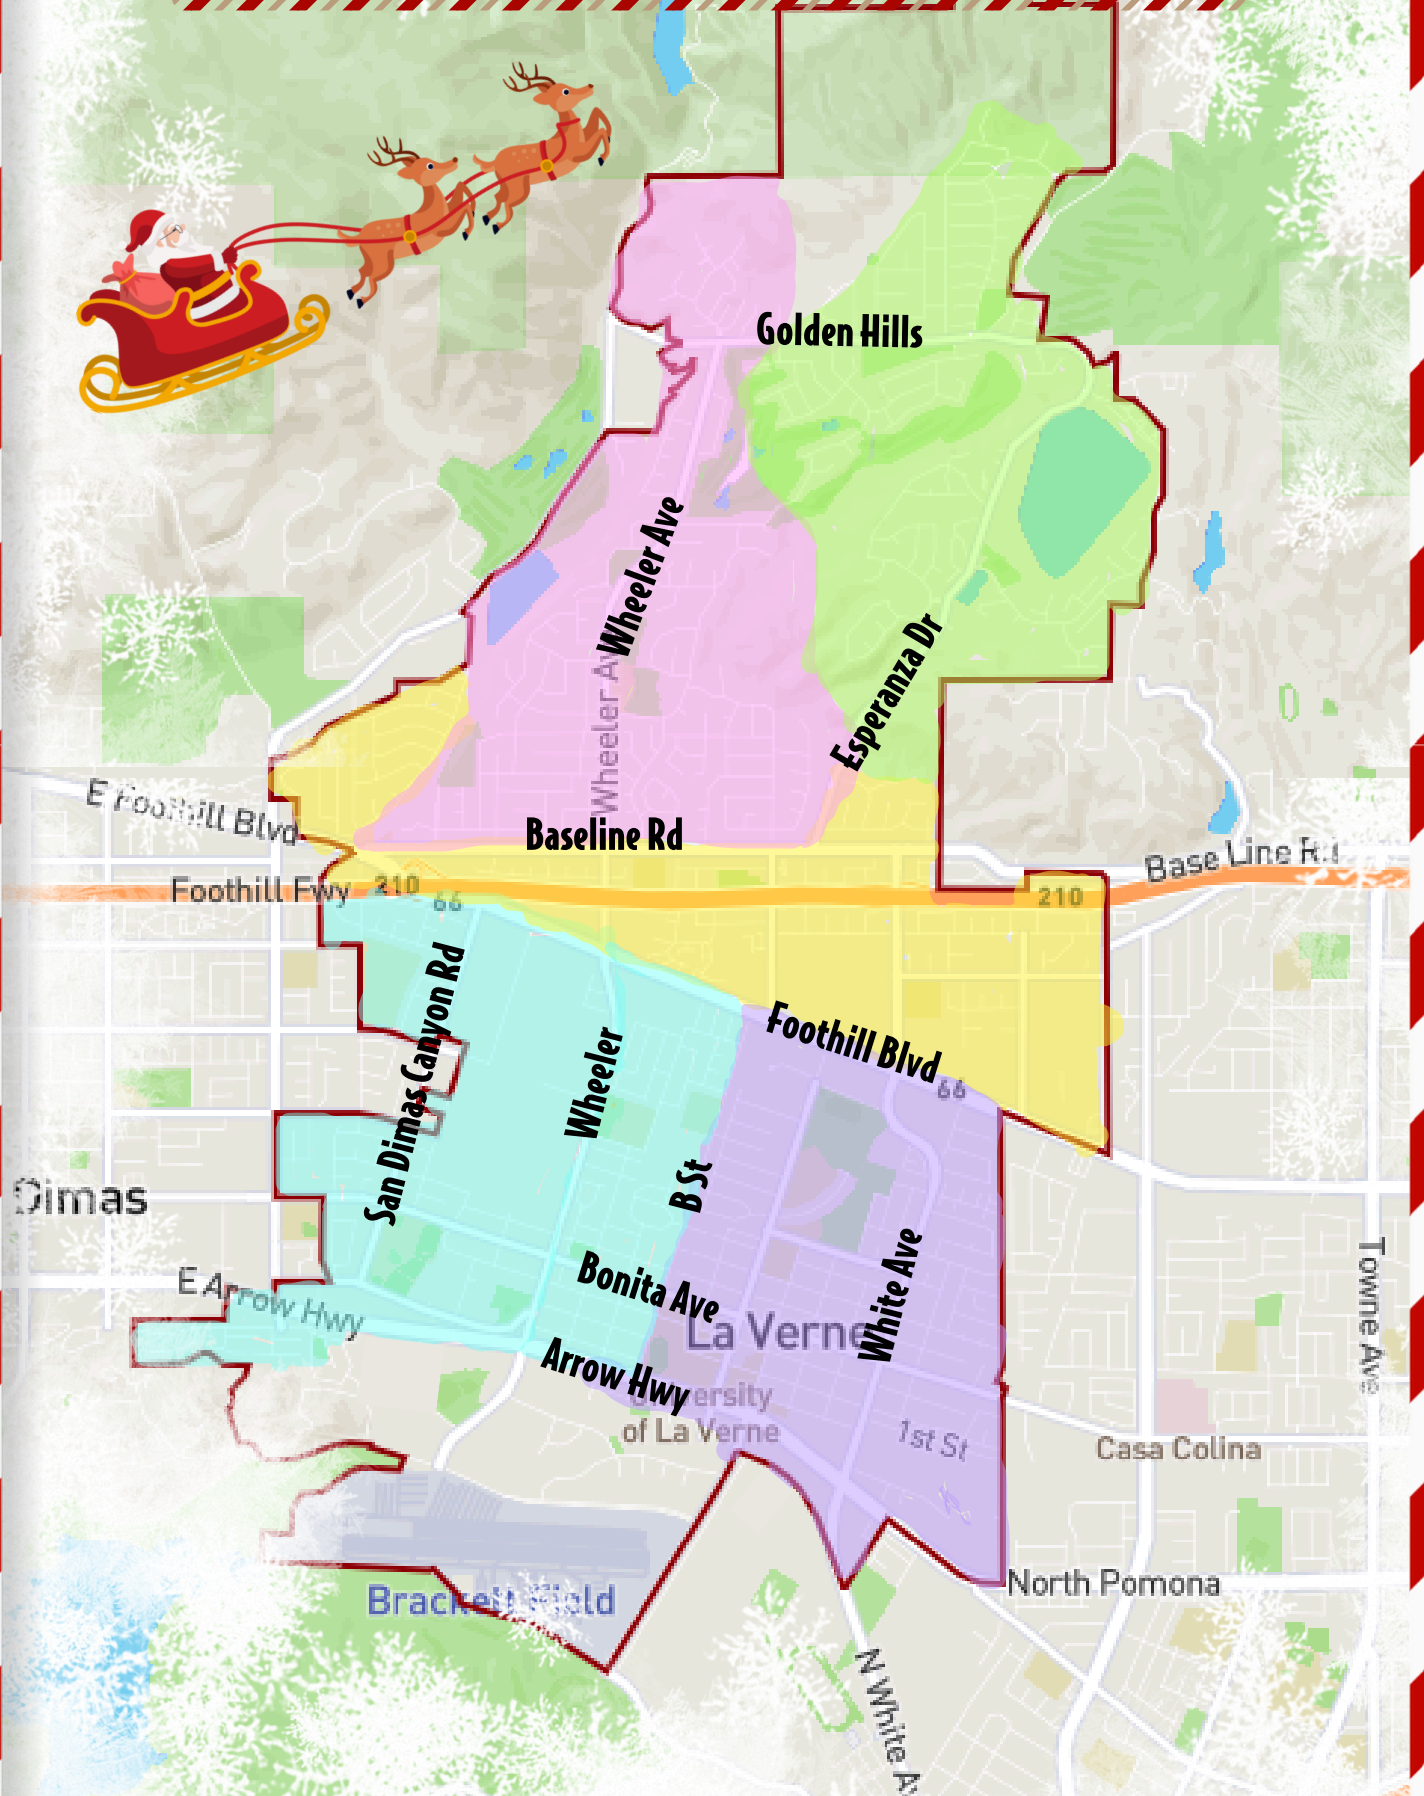

University of La Verne

1st St

Casa Colina

Brackett Field

North Pomona

N White Ave

Towne Ave

E Foothill Blvd

# Major Streets

# Route 3 Details

7:00 AM  
to  
8:00 AM

8:00 AM  
to  
8:30 AM

8:30 AM  
to  
8:45 AM

9:45 AM  
to  
10:45 AM

8:45 AM  
to  
9:45 AM

# Route 5 Details