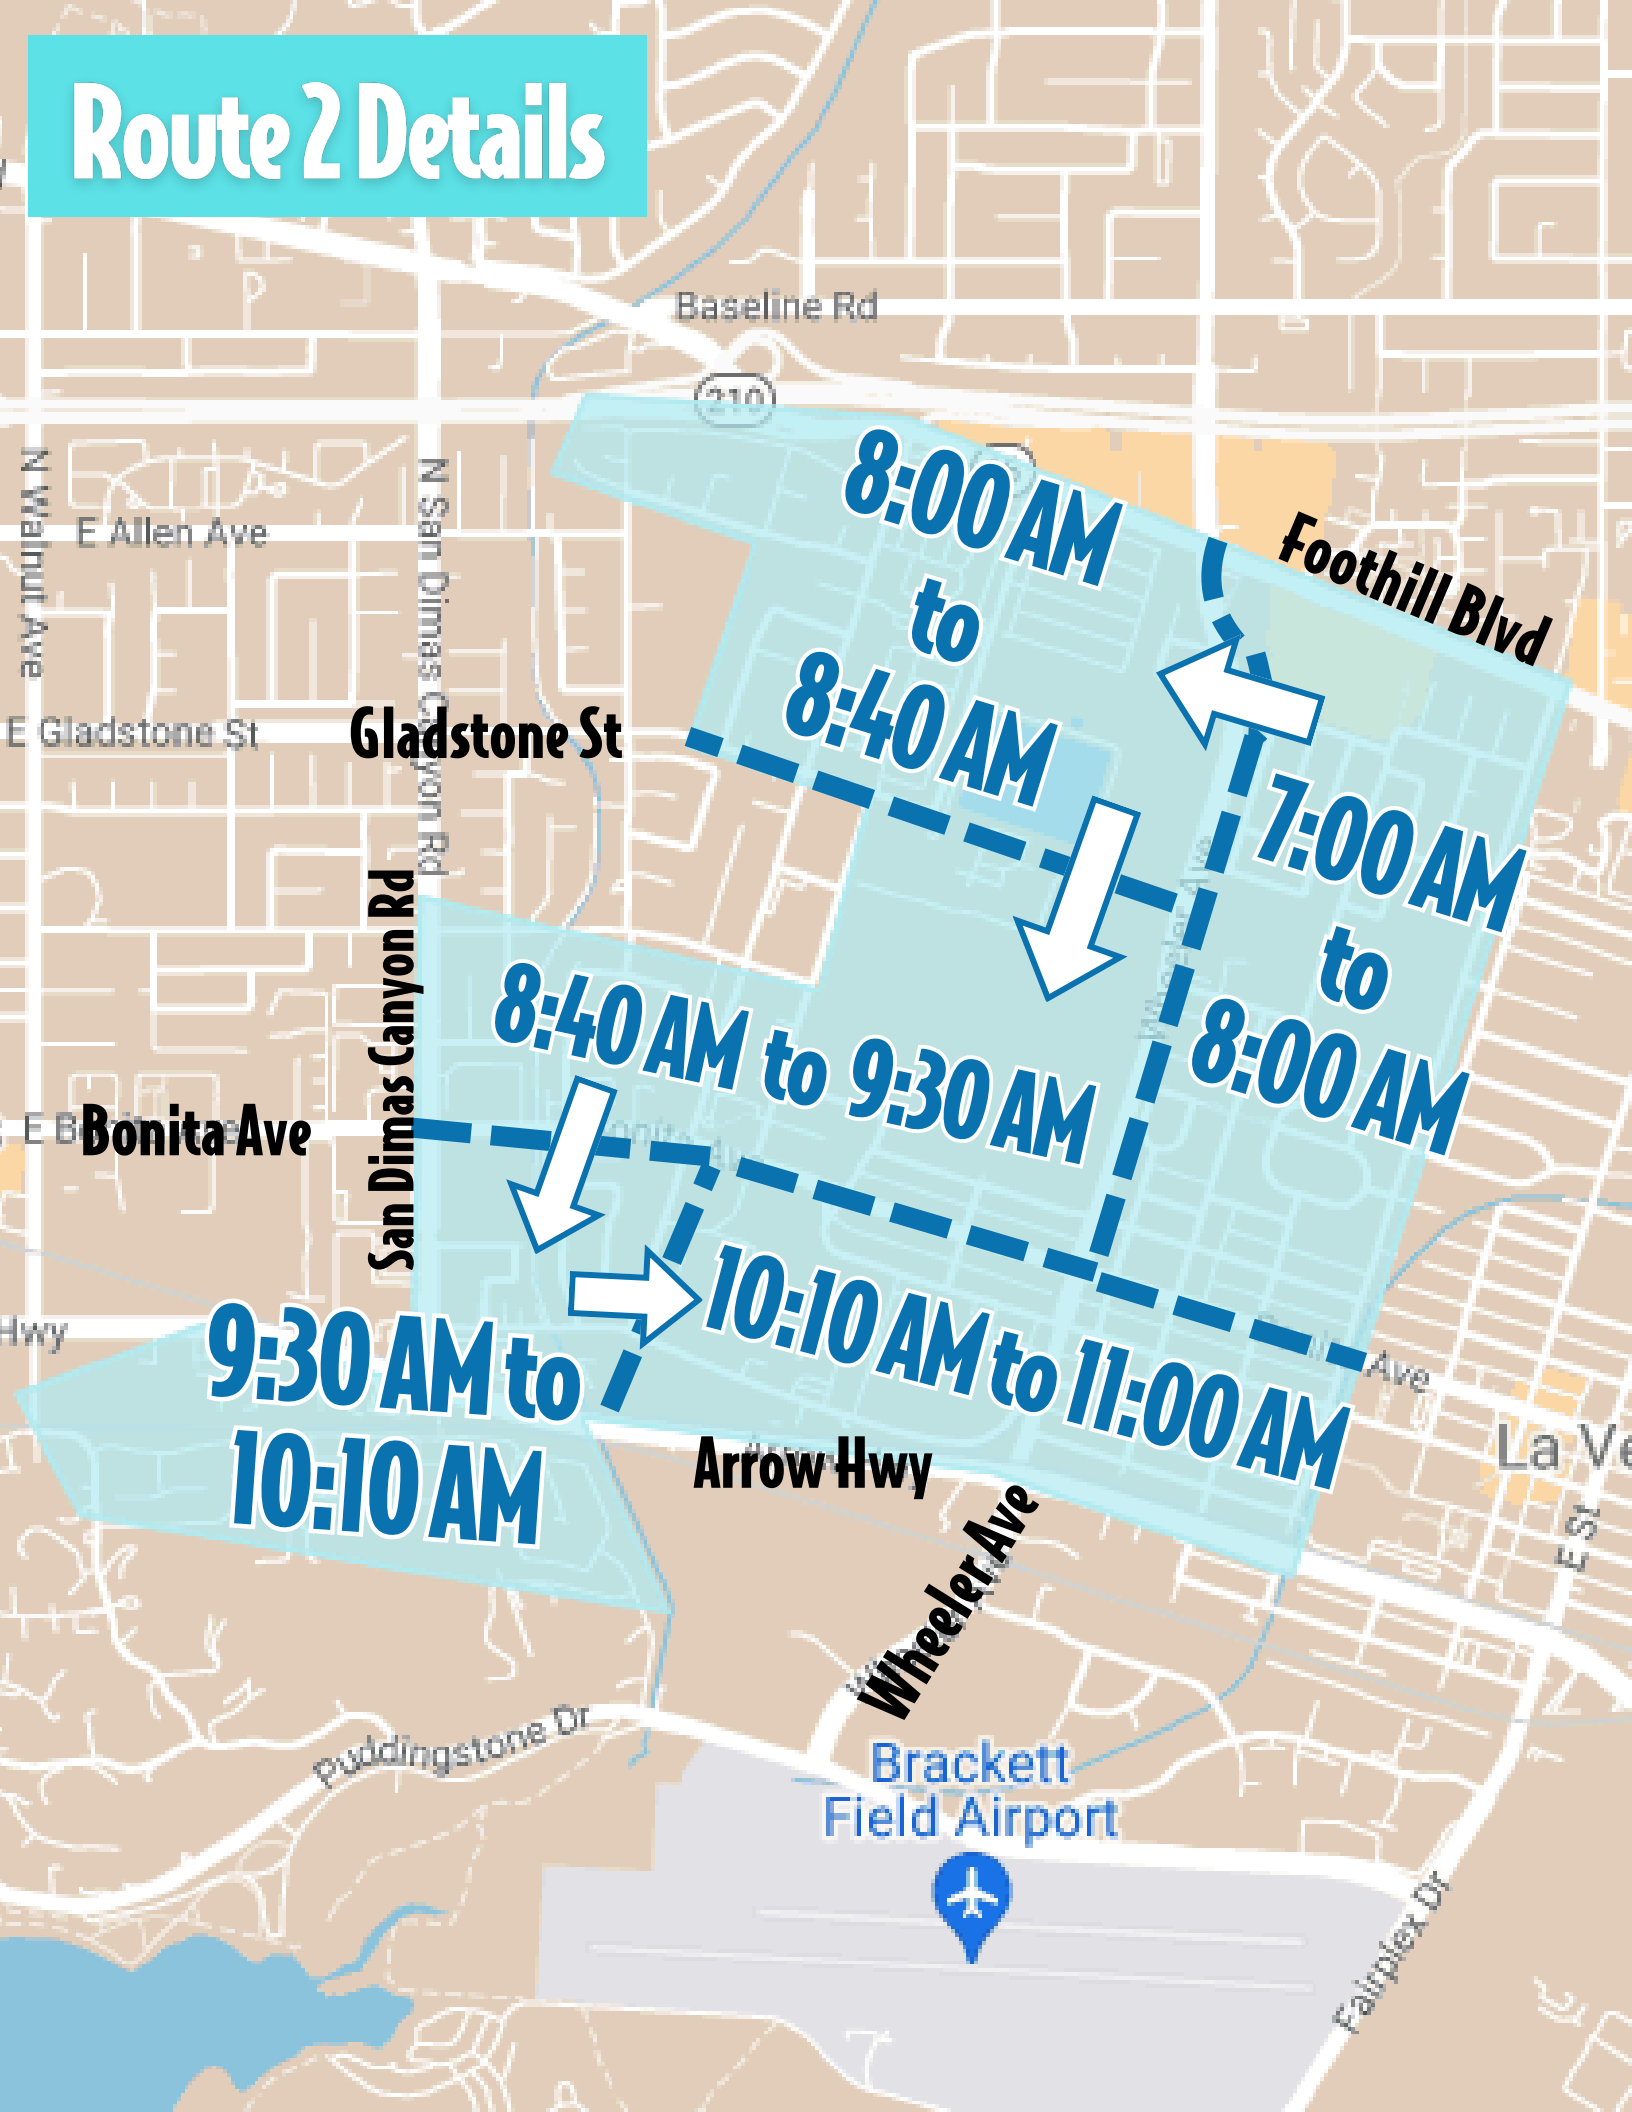

Foothill Fwy 210 66

Base Line Rd

210

66

# Major Streets

# Route 3 Details

7:00 AM  
to  
8:00 AM

8:00 AM  
to  
8:30 AM

8:30 AM  
to  
8:45 AM

9:45 AM  
to  
10:45 AM

8:45 AM  
to  
9:45 AM

# Route 5 Details