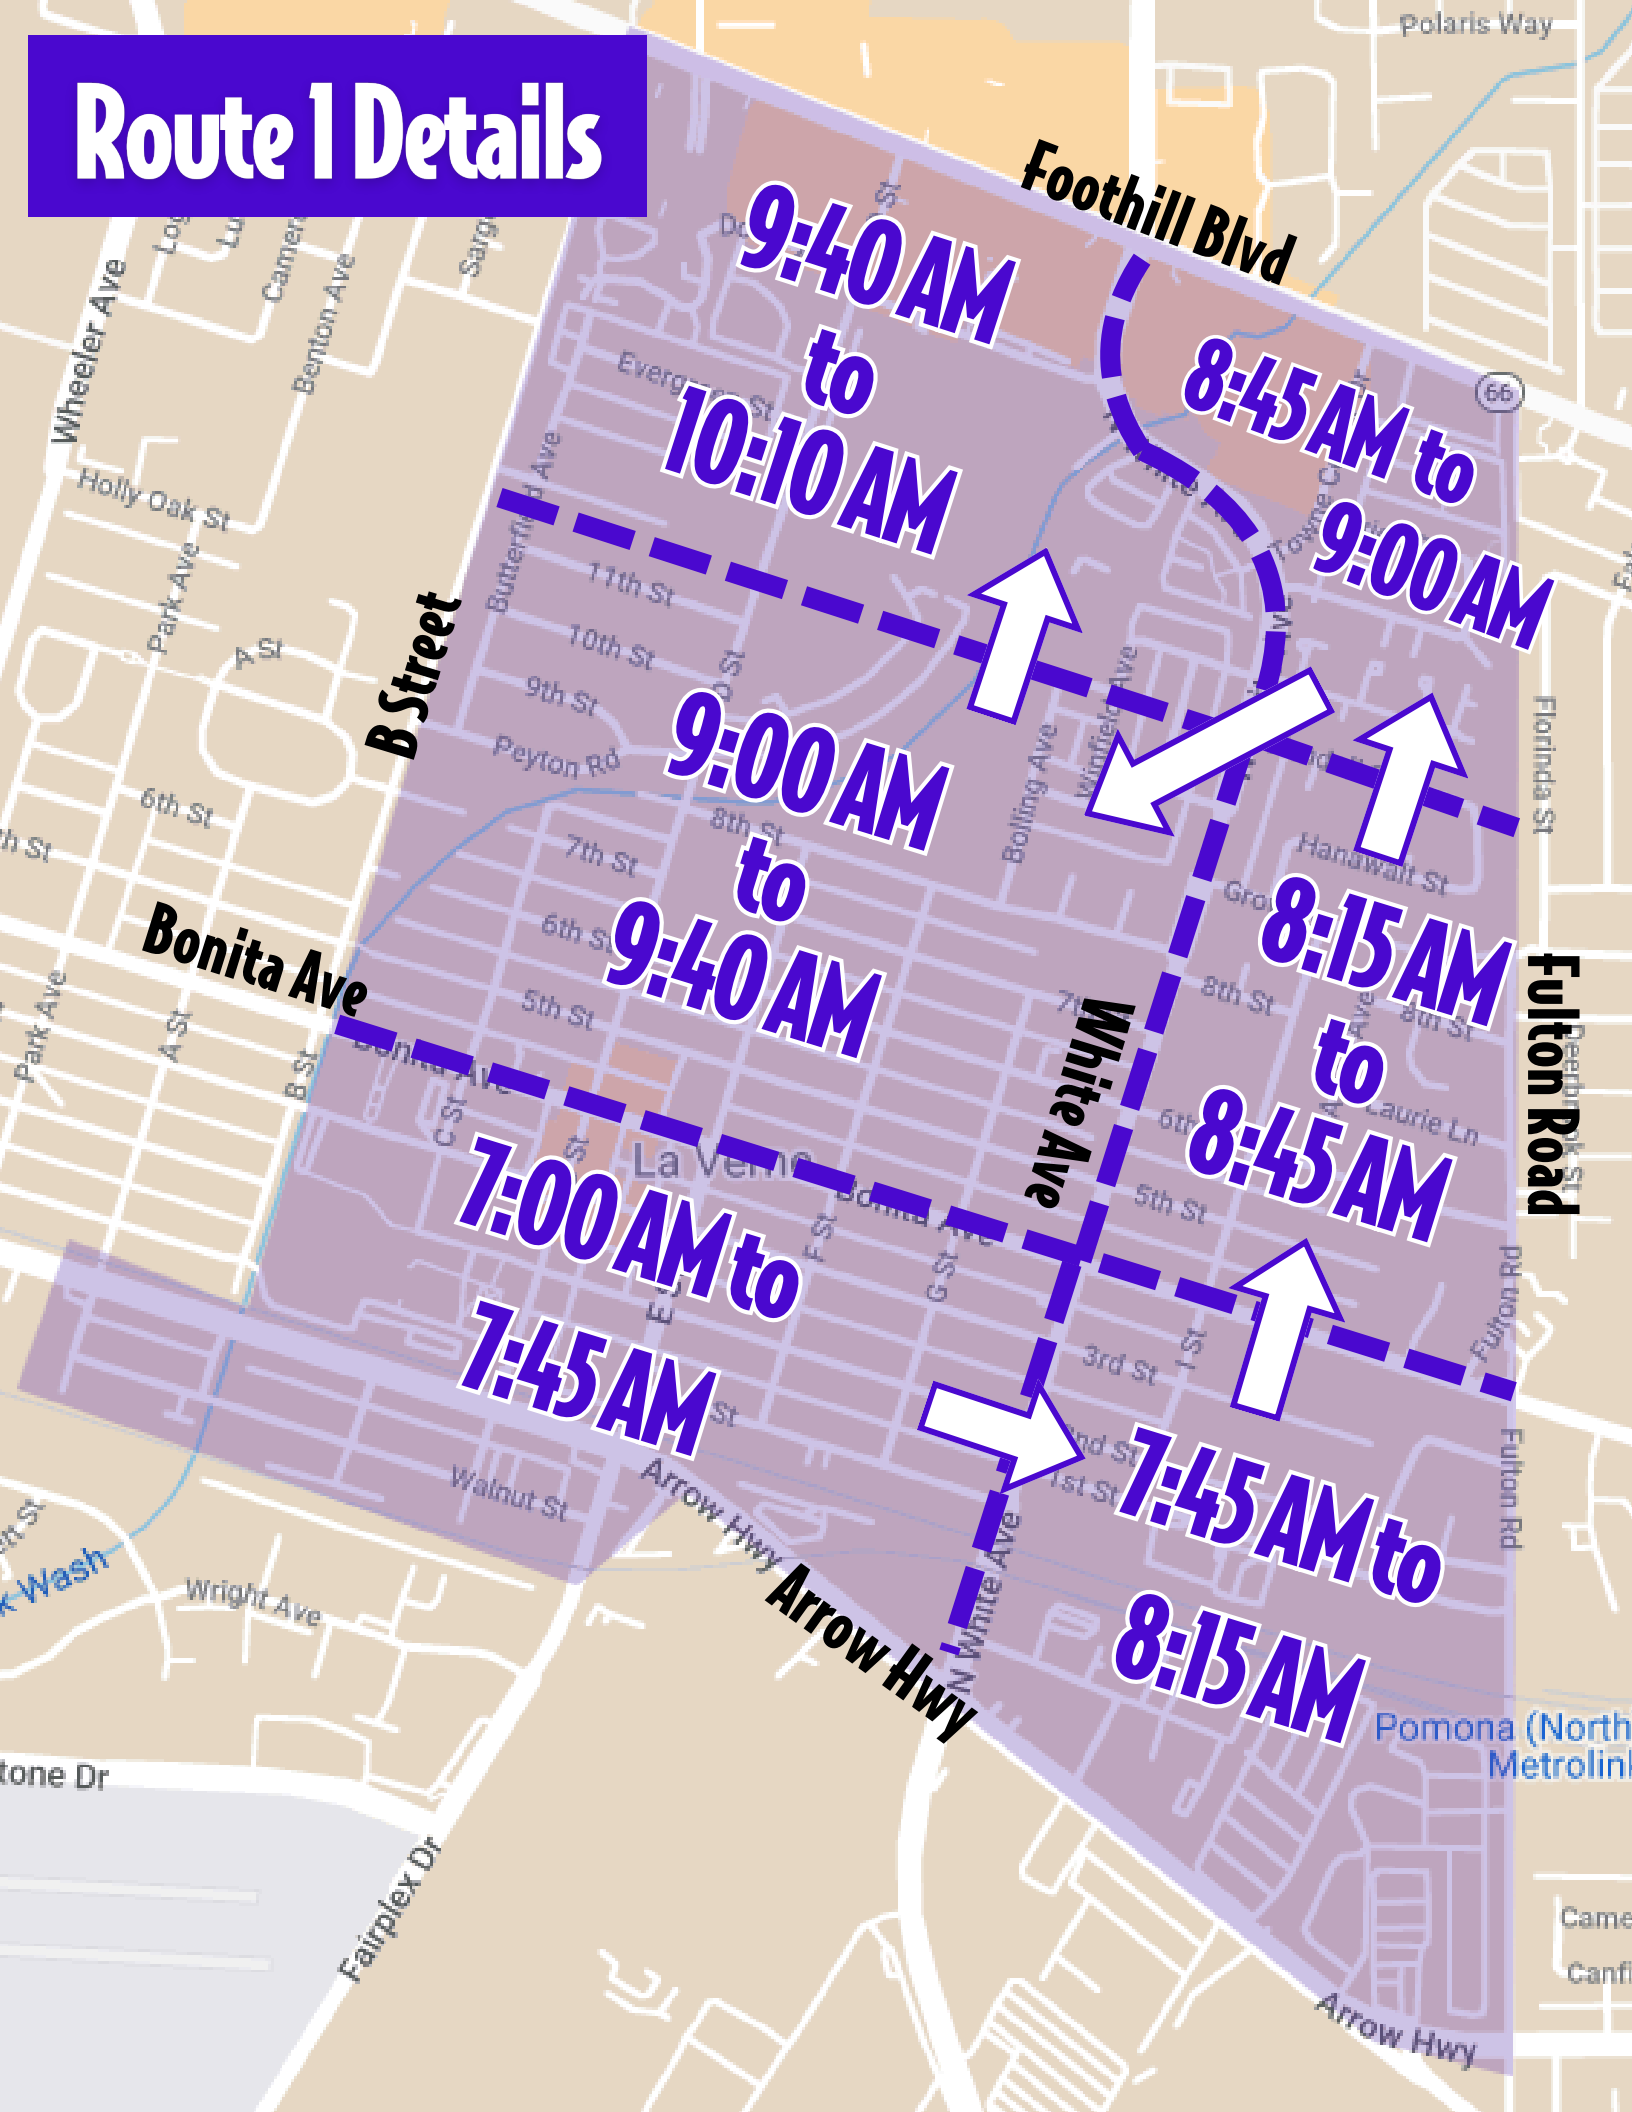

Route 1 Details