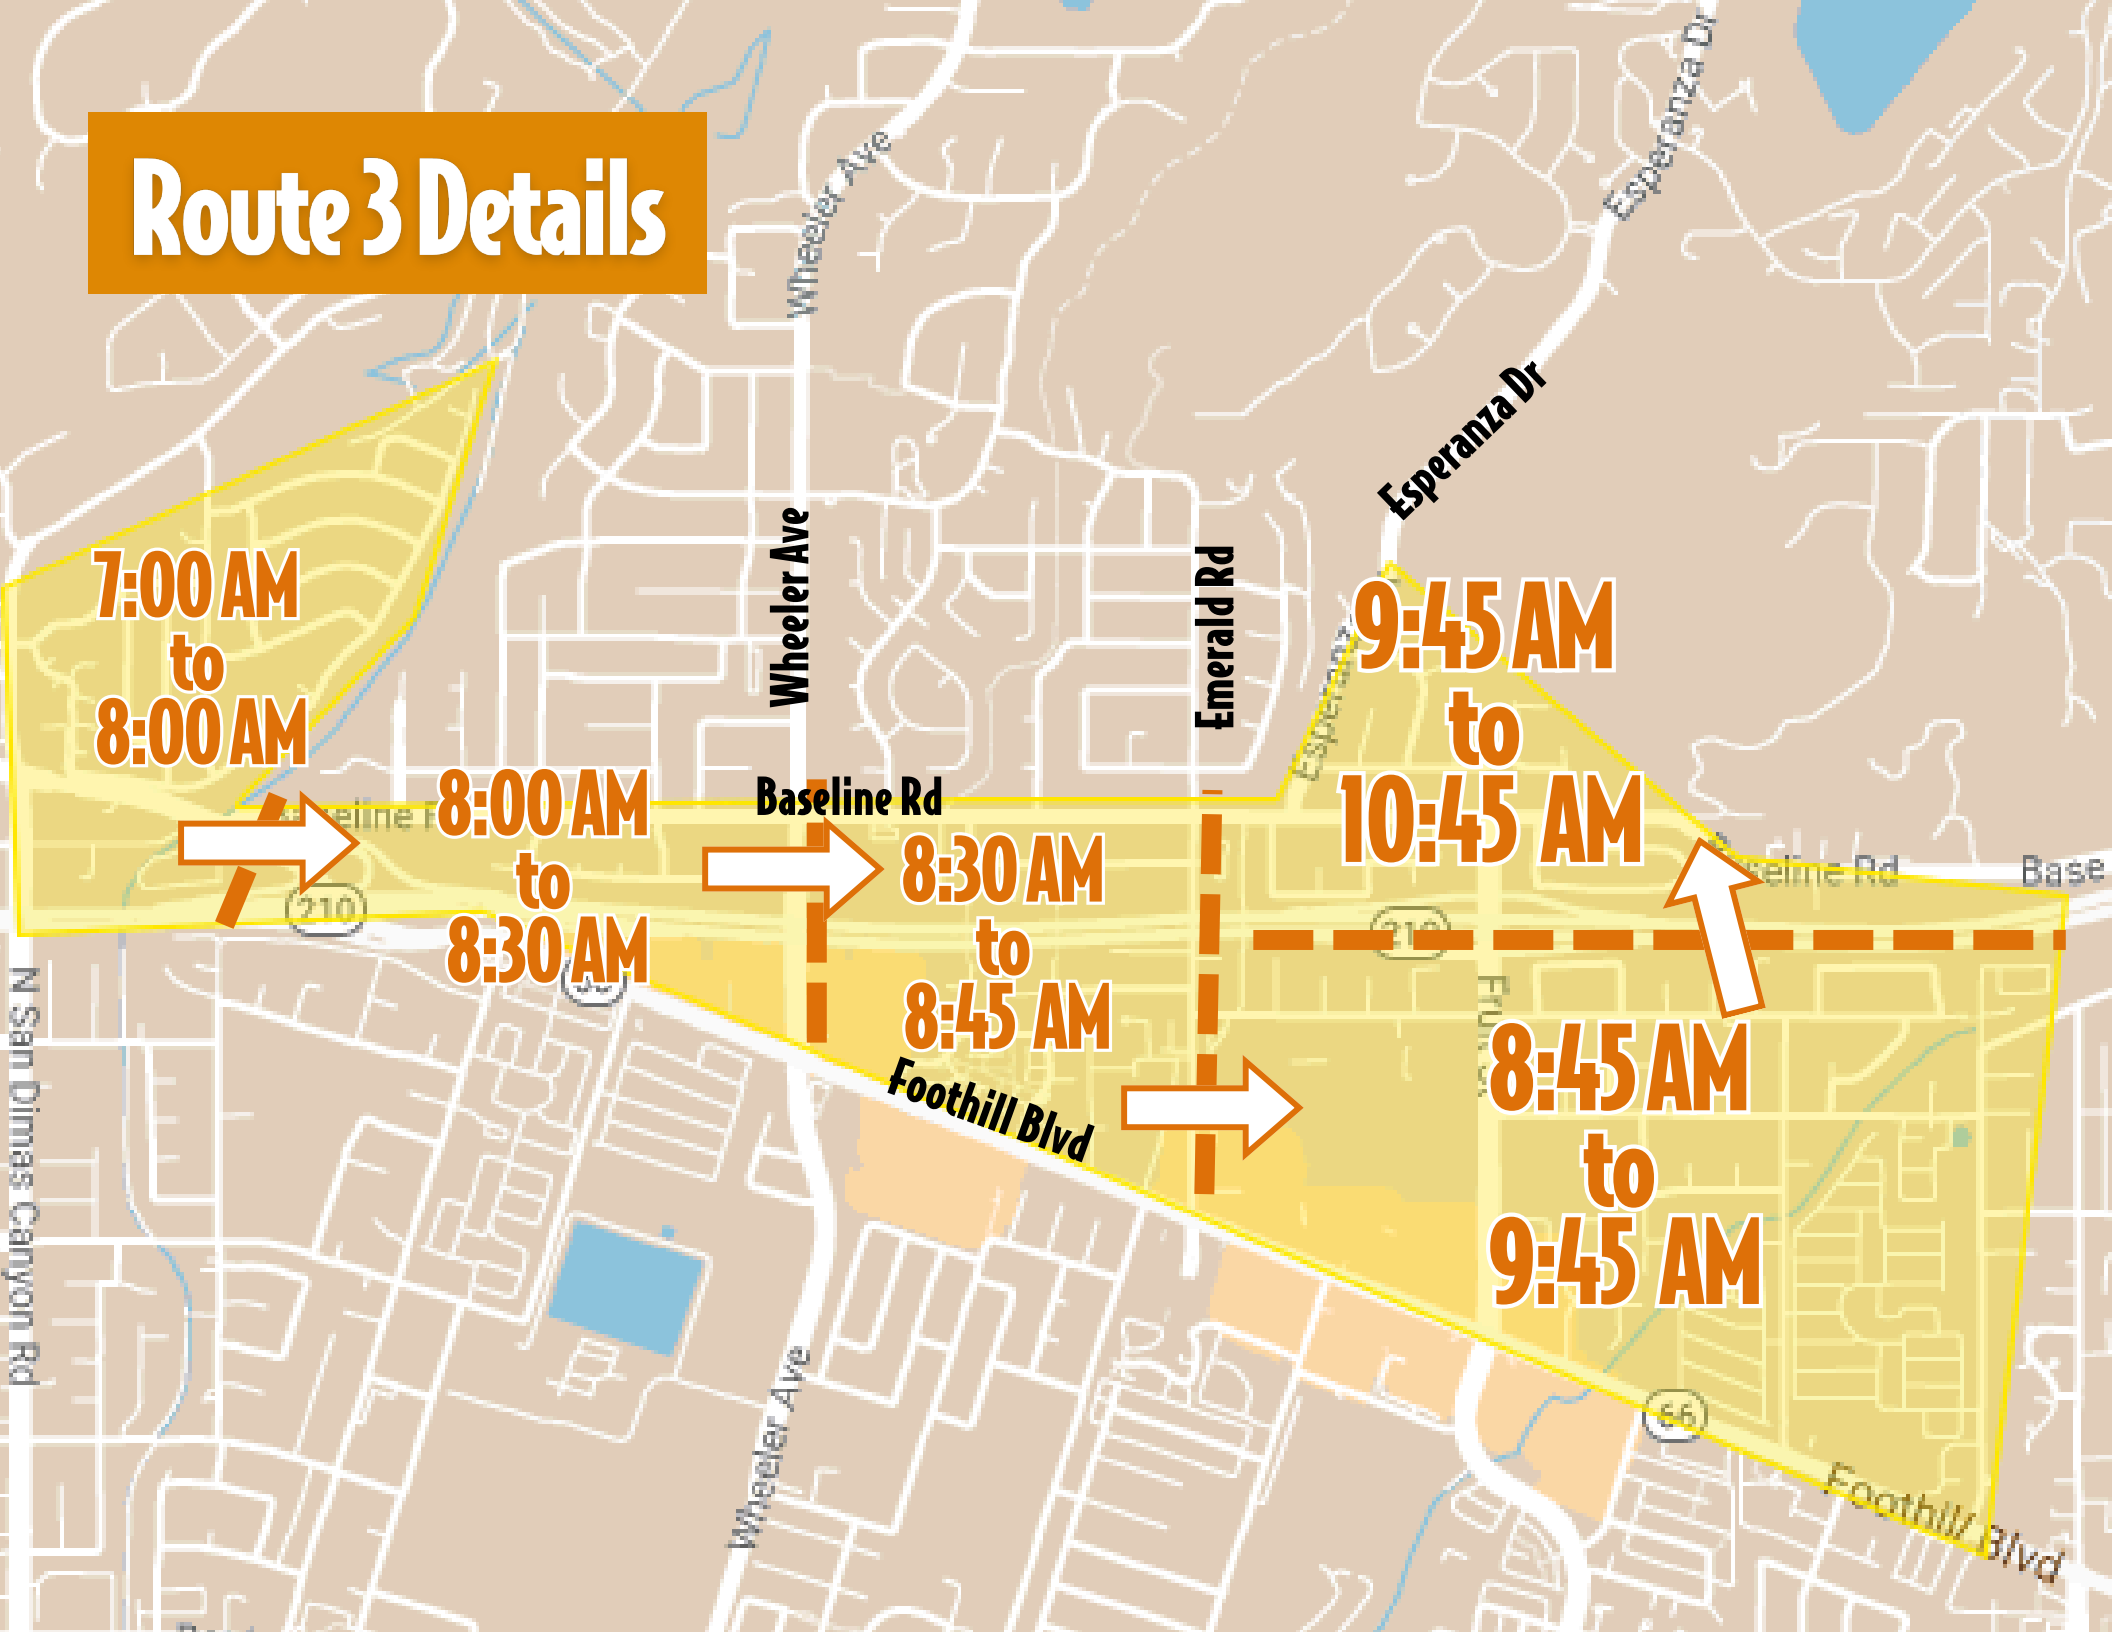

# Major Streets

# Route 2 Details

# Route 3 Details

7:00 AM  
to  
8:00 AM

8:00 AM  
to  
8:30 AM

8:30 AM  
to  
8:45 AM

9:45 AM  
to  
10:45 AM

8:45 AM  
to  
9:45 AM

# Route 5 Details