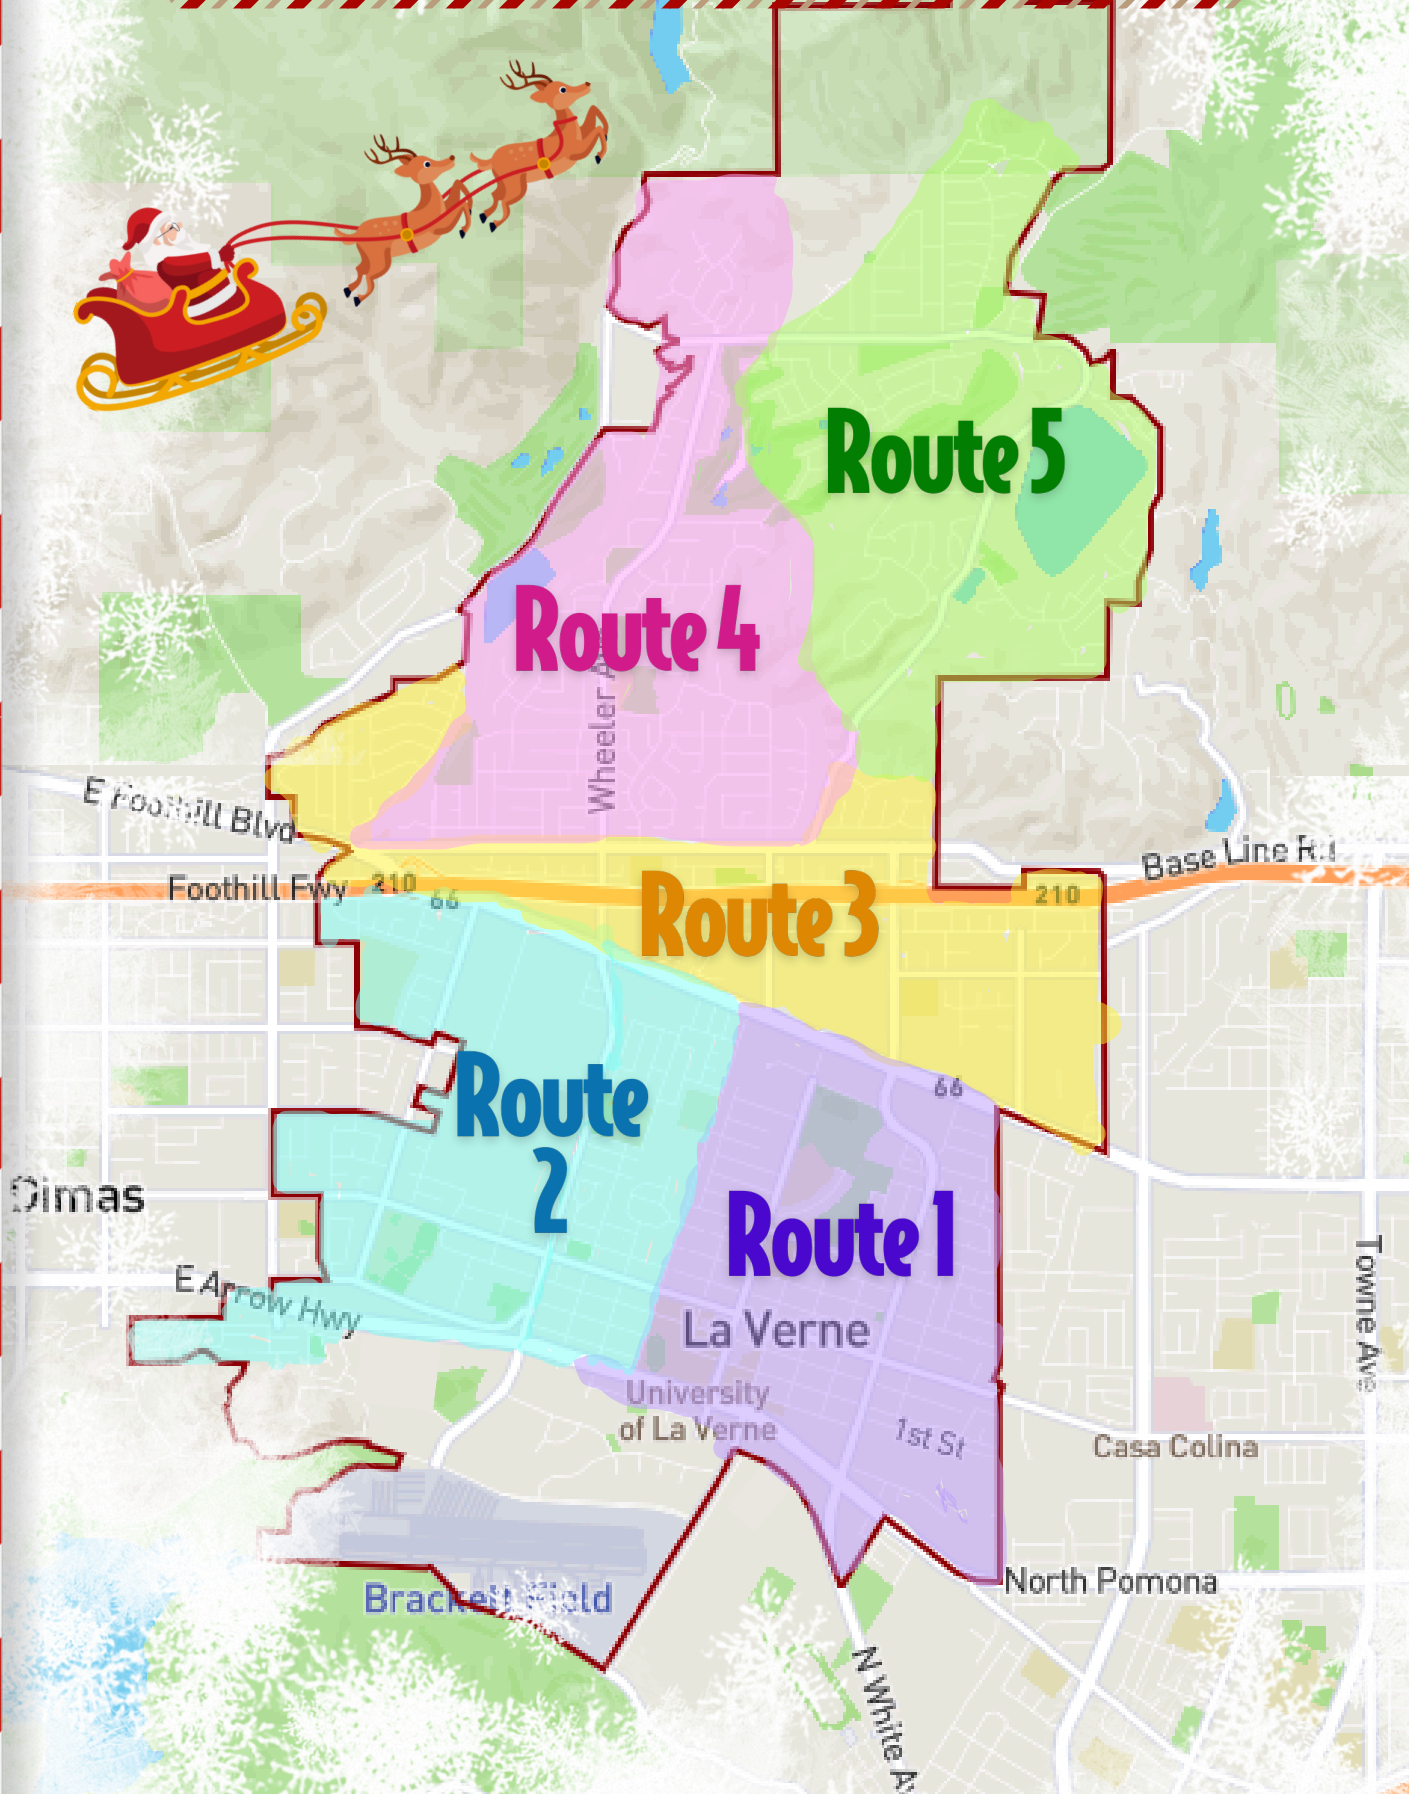

Christmas Morning Routes

Route 5

Route 4

Route 3

Route 2

Route 1

Dimas

E Arrow Hwy

University of La Verne

1st St

Casa Colina

Brackett Field

North Pomona

N White Ave

Towne Ave

E Foothill Blvd

Foothill Fwy 210 66

Base Line Rd

210

66